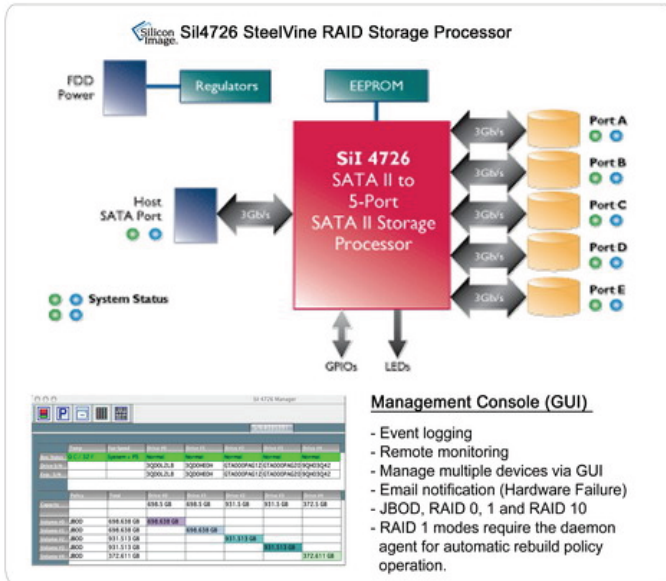

# VENUS T5

SATA to eSATA Aluminum Enclosure

- 5-bays with hot-swappable trays
- Supports JBOD, RAID 0, 1 and 10
- SATA Port Multiplier spec compliant
- Management Console (GUI)
- PC / Mac friendly

Included a High-Performance PCI-E SiI3132 2-port SATA II Host Controller compatible to PC/Mac. Supports 3.0 Gbit/s SATA II speeds, Native Command Queuing, port multipliers with FIS-based switching.

SSU (SmartSpinUp) Technology - Delayed spin-up to eliminate brown-outs, and protect storage hardware. Custom 85 W auto-switching power supply. Efficient and reliable in a 3.5" removable rack enclosure.

## VENUS T5 (DS-2350S)

- Capacity:** \* up to 5TB (Terabyte)
- Host Interface:** eSATA (3.0Gbit/s)
- Disk Interface:** SATA connector
- Disk Drive Tested:\*\*** 160GB to 1000GB HDD
- Interface Transfer Rate:\*\*\*** 1.5Gbit/s & 3.0Gbit/s
- Software:\*\*\*\*** Management Console (GUI)
- Supported RAID levels:** JBOD, RAID 0, 1 and 10
- Supported OS:** Windows 2000 SP4, Windows XP Pro SP2, Windows 2003 SP1, Windows Vista / Mac OS 10.4.x or later
- I/O Control:** Power, Fan Switch, SYS Reset and Multi-Colored HDD LED
- Cooling:** Dual 8cm Fan (ball-bearing) - Hi/Lo speed control
- Operating Temperature:** 5 to 35 C, Humidity 20 to 80% No Condensation
- Power Supply:** Auto-Switch 85 W Max (100-240Vac, 50/60Hz)
- Material/Color:** Aluminum and ABS plastic, Anodized Black
- Dimensions (LxWxH):** 8.5" x 6.1" x 8.4"
- Weight:** 8.0 lbs
- Warranty:** 1 year